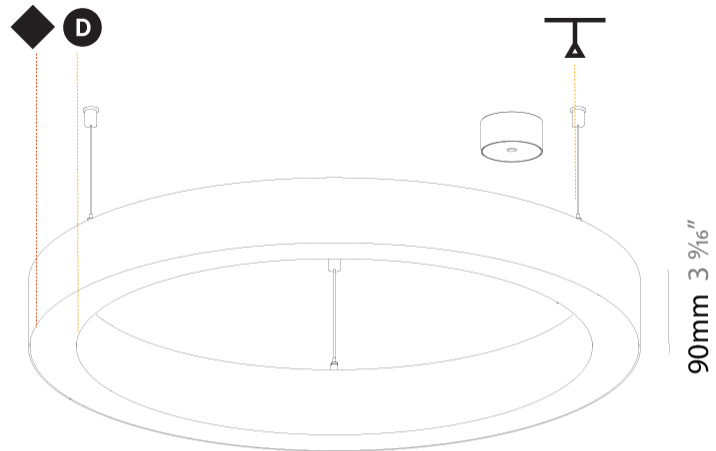

GENERAL

Series: Glorious
Subseries: Glorious Slim
Brand: Prolicht
Division: Architectural
Mounting Type: Suspension
Mounting Location: Ceiling
Subcategory: Ambient

PHYSICAL

Shape: Round
Diameter (mm): 800
Diameter (in): 31 1/2
Height (mm): 90
Height (in): 3 9/16
Max. Overall Height (mm): 2090
Max. Overall Height (in): 82 5/16
Light Distribution: Direct / Indirect
Weight (kg): 8.128
Weight (lbs): 17.92
Diffuser: [PMMA - Opal or Micro-Prism](#)
Fixture Finish: [SSR / BKV / CWI / CRY / HAB / UFT / ITA / RUA / FTG / MYG / LOD / PUS / FRO / FUP / KIA / POP / BLS / SPG / MEY / GOH / GUM / CHC / COM / ABZ / JAG / OBR / MOS / ROR](#)
Fixture Material: Aluminum
Cable Details: 2000mm or 6000mm Transparent Cable

ELECTRICAL

Lamp Type: LED (Zhaga Standard)
Input Wattage (W): 56 / 52.5
Total Output Wattage (W): 48 / 45
Dimming: [Tri-Mode (Non-Dimming and Phase Dimming (120Vac only) and 0-10V Dimming)](#)
Driver Included: Yes
Driver Location: Integrated
Driver Type: Constant Current - Universal
Driver Class: Class 2
Input Voltage (V): 120 - 277
Constant Current (MA): 350

LED

Color Temperature (°K): [3000 / 3500 / 4000](#)
Max. Delivered Lumen (lm): 9830 / 10035 / 10240
CRI: >80 CRI
Lamp Life (hrs): 50000

OPTICAL

RATINGS AND CERTIFICATIONS

Certified By: Certified for North American Standards
IP rating: IP20

Ø 670mm 26 3/8"

Ø 800mm 31 1/2"