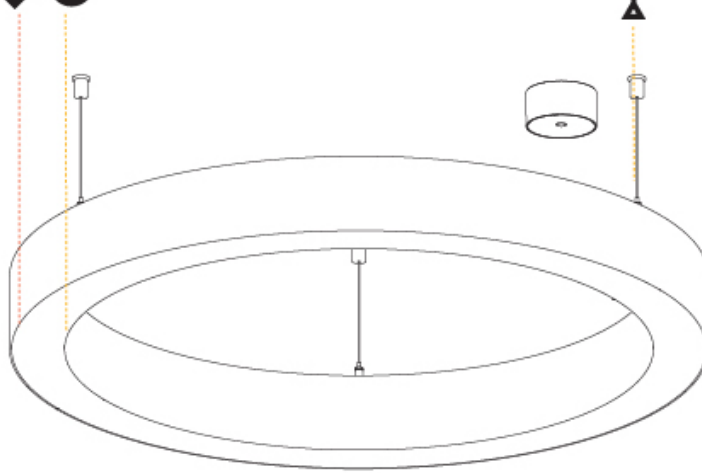

GENERAL

Series: Glorious
 Subseries: Glorious Slim
 Brand: Prolicht
 Division: Architectural
 Mounting Type: Suspension
 Mounting Location: Ceiling
 Subcategory: Ambient

PHYSICAL

Shape: Round
 Diameter (mm): 800
 Diameter (in): 31 1/2
 Height (mm): 90
 Height (in): 3 9/16
 Max. Overall Height (mm): 2090
 Max. Overall Height (in): 82 5/16
 Light Distribution: Direct / Indirect
 Weight (kg): 8.128
 Weight (lbs): 17.92
 Diffuser: [PMMA - Opal or Micro-Prism](#)
 Fixture Finish: [SSR / BKV / CWI / CRY / HAB / UFT / ITA / RUA / FTG / MYG / LOD / PUS / FRO / FUP / KIA / POP / BLS / SPG / MEY / GOH / GUM / CHC / COM / ABZ / JAG / OBR / MOS / ROR](#)
 Fixture Material: Aluminum
 Cable Details: 2000mm or 6000mm Transparent Cable

Ø 670mm 26 3/8"

Ø 800mm 31 1/2"

PROJECT	_____
TYPE	_____
SPECIFIER	_____
QUANTITY	_____
DATE	_____

For Color / Finish Chart & Symbology see Appendix or product page downloadable area.

°K

Dimming	DP	DV	
	Phase	0-10V	
Color Temperature	30K	35K	°K
	3000K	3500K	
Diffuser	01	02	D
	Opal	Micro-Prism	
Suspension Cable Color and Length	..05	..10	
	2000	6000	

GENERAL

Series: Glorious
 Subseries: Glorious Slim
 Brand: Prolicht
 Division: Architectural
 Mounting Type: Suspension
 Mounting Location: Ceiling
 Subcategory: Ambient

PHYSICAL

Diameter (mm): 1550
 Diameter (in): 61
 Height (mm): 90
 Height (in): 3 9/16
 Max. Overall Height (mm): 2090
 Max. Overall Height (in): 82 5/16
 Light Distribution: Direct / Indirect
 Weight (kg): 17.714
 Weight (lbs): 37.71
 Diffuser: PMMA - Opal or Micro-Prism
 Fixture Finish: SSR / BKV / CWI / CRY / HAB / UFT / ITA / RUA / FTG / MYG / LOD / PUS / FRO / FUP / KIA / POP / BLS / SPG / MEY / GOH / GUM / CHC / COM / ABZ / JAG / OBR / MOS / ROR
 Fixture Material: Aluminum
 Cable Details: 2000mm or 6000mm Transparent Cable